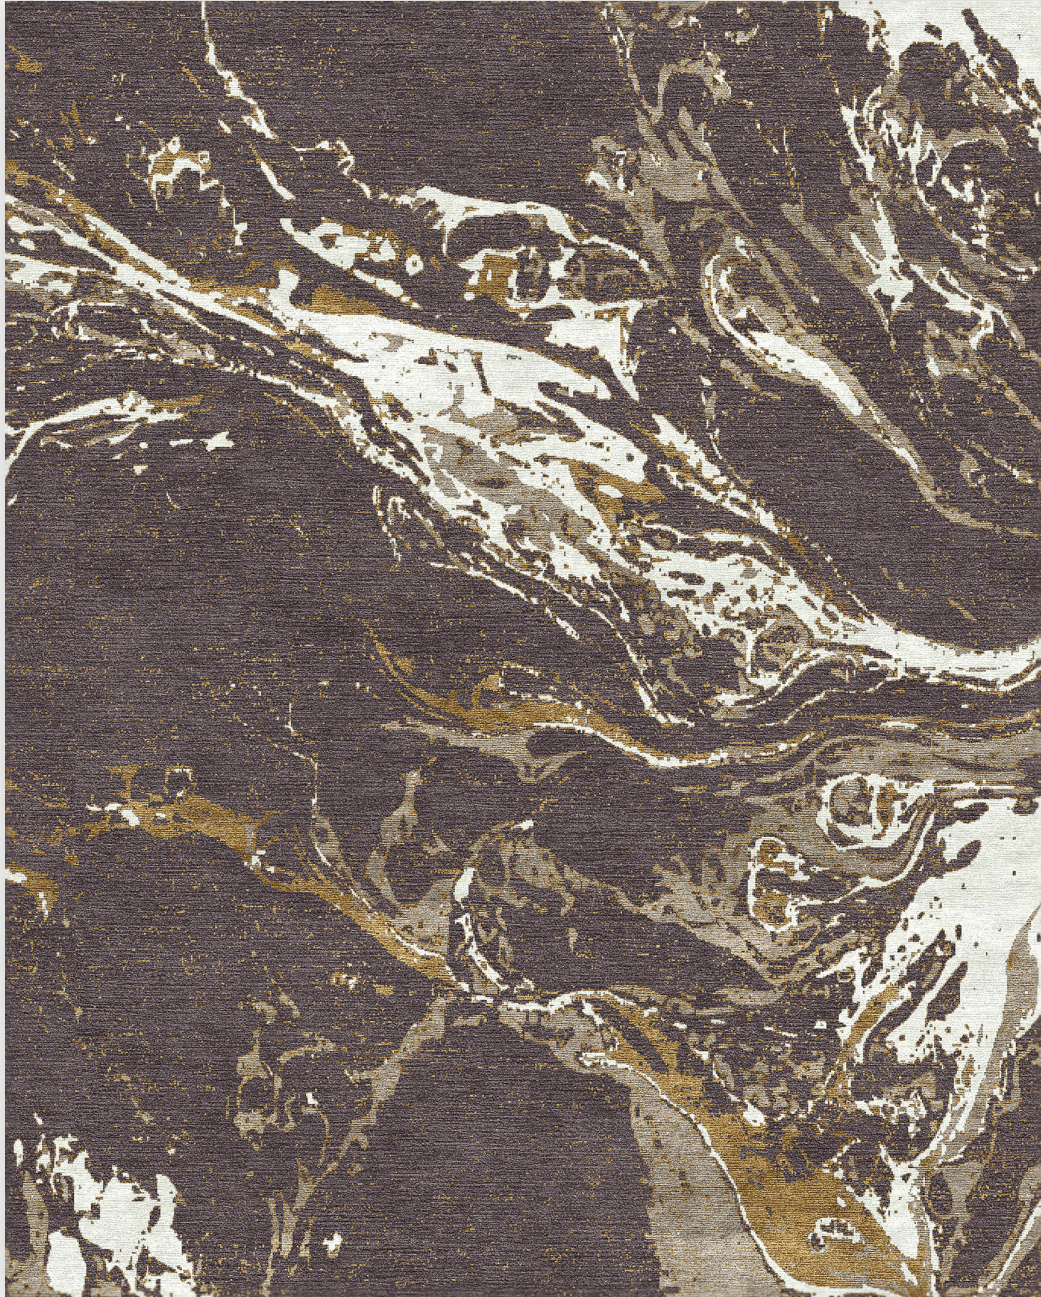

I A N S A U D Ē

CONTEMPORARY AREA RUGS

STYLE: Slick (from the Patinas Collection)

FIBERS: Tibetan Wool, Silk

SIZING: Standard sizing. Custom sizing available.

COLOR: Sandspit

*is*

I A N S A U D Ē

CONTEMPORARY AREA RUGS

STYLE: Slick (from the Patinas Collection)

FIBERS: Tibetan Wool, Silk

SIZING: Standard sizing. Custom sizing available.

COLOR: Gold

I A N S A U D Ē

CONTEMPORARY AREA RUGS

STYLE: Slick (from the Patinas Collection)

FIBERS: Tibetan Wool, Silk

SIZING: Standard sizing. Custom sizing available.

COLOR: Deep Sea