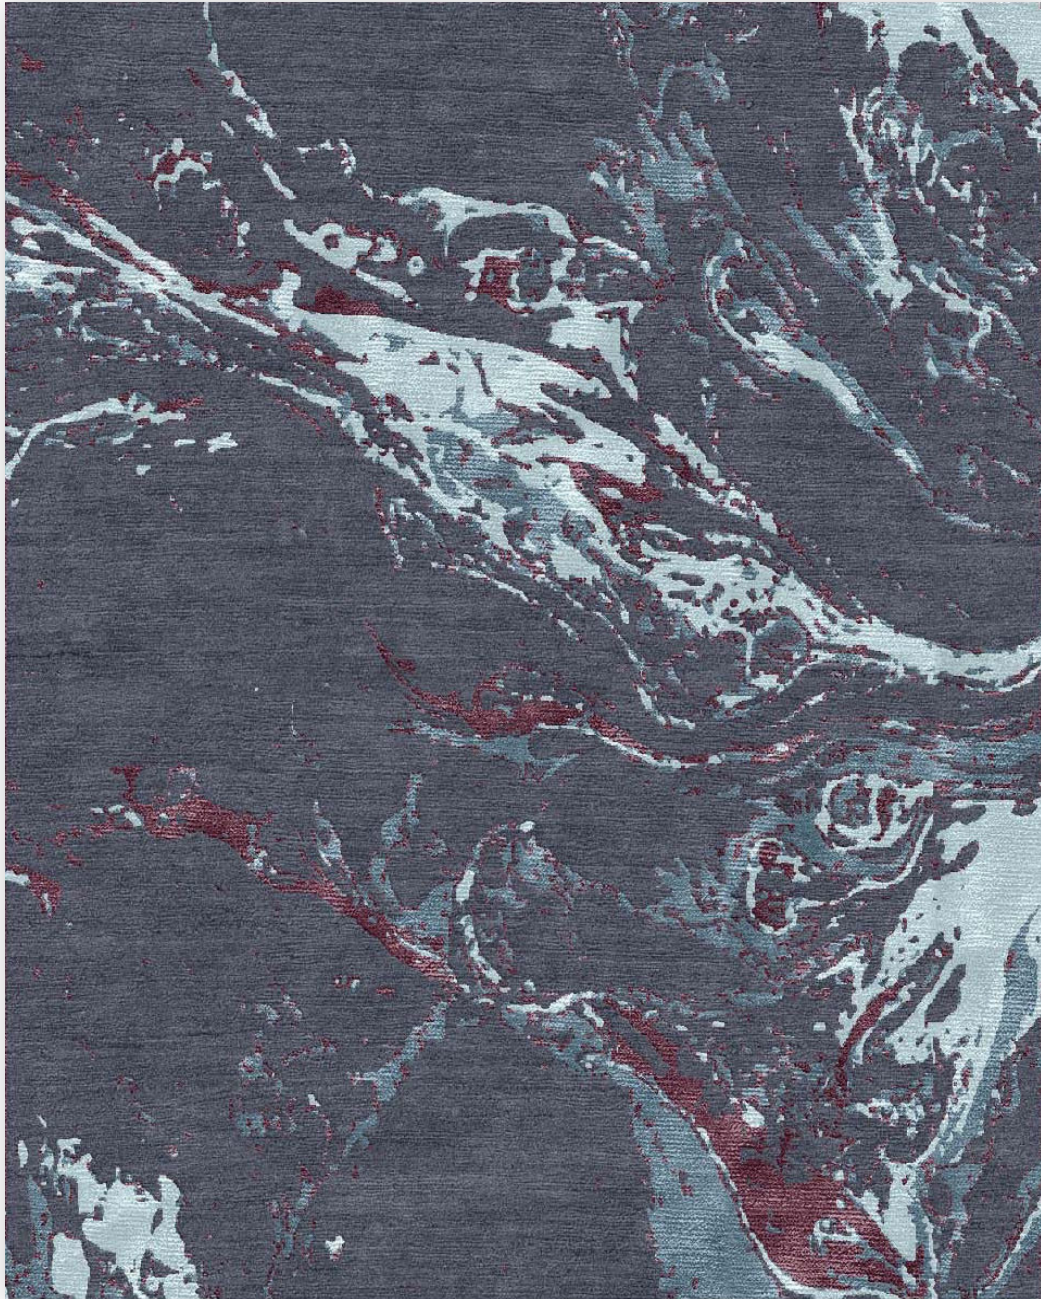

I A N S A U D Ē

CONTEMPORARY AREA RUGS

STYLE: Slick (from the Patinas Collection)

FIBERS: Tibetan Wool, Silk

SIZING: Standard sizing. Custom sizing available.

COLOR: Sandspit

*is*

I A N S A U D Ē

CONTEMPORARY AREA RUGS

STYLE: Slick (from the Patinas Collection)

FIBERS: Tibetan Wool, Silk

SIZING: Standard sizing. Custom sizing available.

COLOR: Gold

I A N S A U D Ē

CONTEMPORARY AREA RUGS

STYLE: Slick (from the Patinas Collection)

FIBERS: Tibetan Wool, Silk

SIZING: Standard sizing. Custom sizing available.

COLOR: Deep Sea