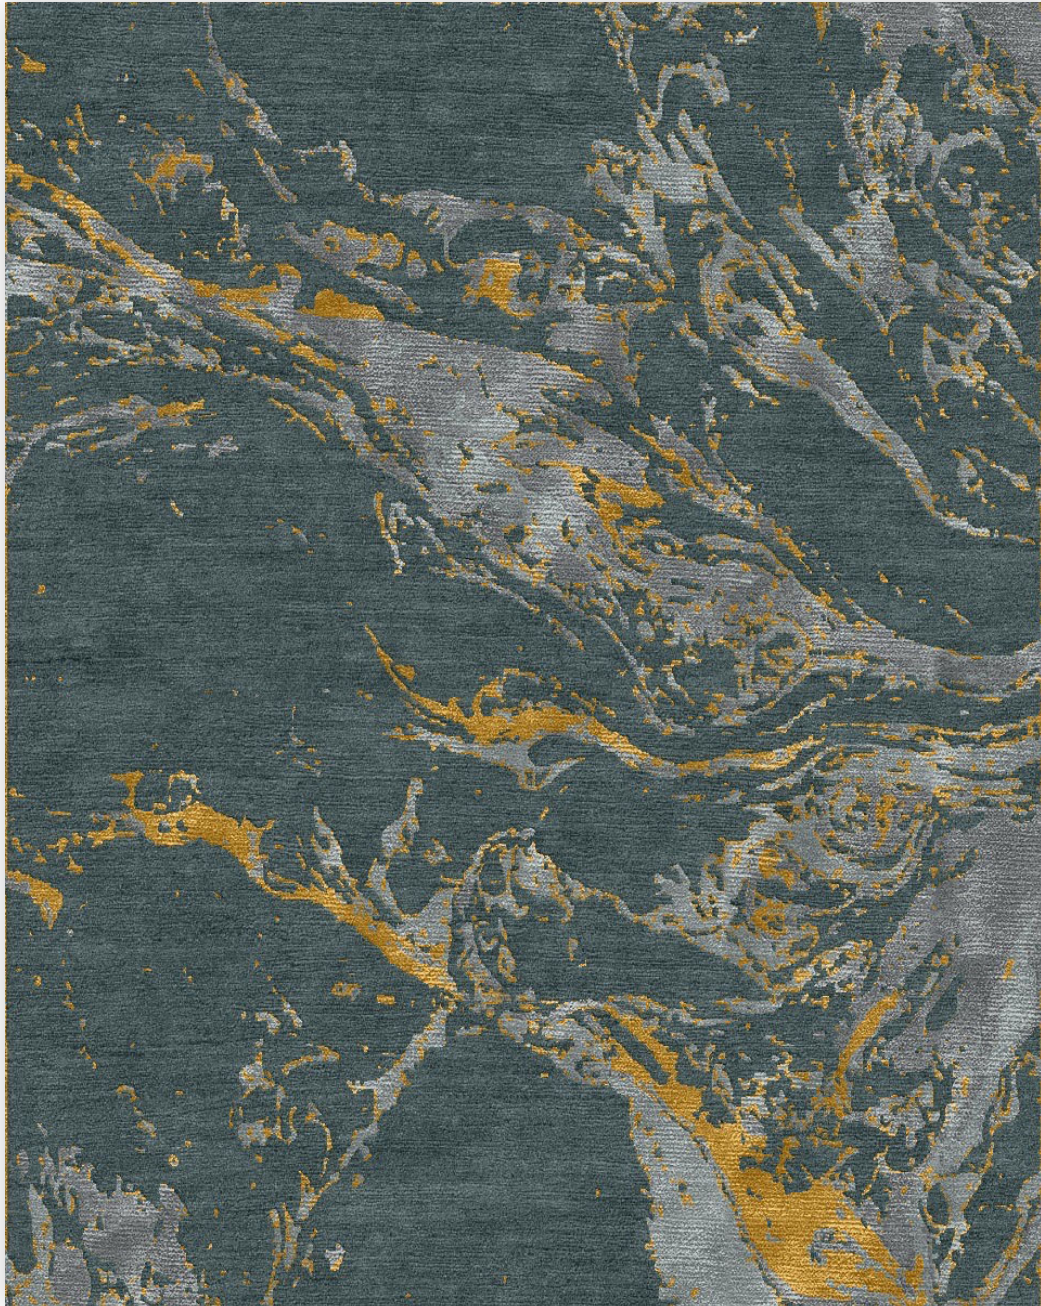

I A N S A U D Ē

CONTEMPORARY AREA RUGS

STYLE: Slick (from the Patinas Collection)

FIBERS: Tibetan Wool, Silk

SIZING: Standard sizing. Custom sizing available.

COLOR: Sandspit

*is*

I A N S A U D Ē

CONTEMPORARY AREA RUGS

STYLE: Slick (from the Patinas Collection)

FIBERS: Tibetan Wool, Silk

SIZING: Standard sizing. Custom sizing available.

COLOR: Gold

I A N S A U D Ē

CONTEMPORARY AREA RUGS

STYLE: Slick (from the Patinas Collection)

FIBERS: Tibetan Wool, Silk

SIZING: Standard sizing. Custom sizing available.

COLOR: Deep Sea